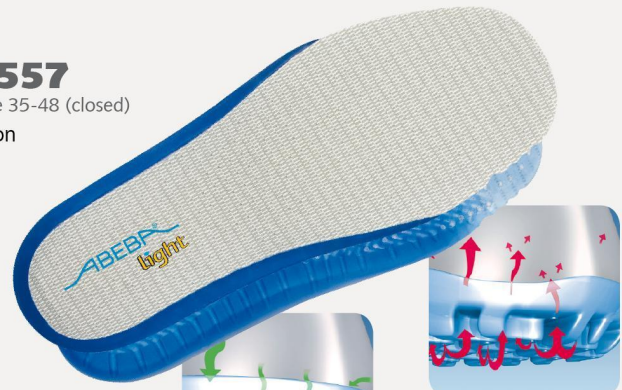

Safety shoes light clog white

ABEBA®

Art. 1041

light

- ▶ Size 35-48
- ▶ CE, EN ISO 20345:2011, SB, A,FO,E, SRA
- ▶ Smooth leather, white
- ▶ Breathable lining with Silver Point
- ▶ Heel strap foldable, adjustable
- ▶ Instep area with elastic band
- ▶ Non-slip PU walking sole
- ▶ Steel toe cap
- ▶ Replaceable acc Wave insole (article no. 3556)
- ▶ Sanitized treated
- ▶ Antistatic
- ▶ Suitable for heel and foot lift

TECHNOLOGY

OUTSOLE

- 1_Antistatic
- 2_SRA slip resistance according to EN ISO 20345:2011
- 3_Lightweight PU-sole with high slip resistance and shock absorption
- 4_Fuel resistance

3557

Size 35-48 (closed)

3556

Size 35-48 (open)

HEEL STRAP

adjustable, foldable

steel toe-cap