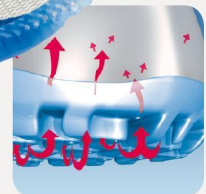

Safety shoes light clog white

ABEBA®

Art. 1041

light

- ▶ Size 35-48
- ▶ CE, EN ISO 20345:2011, SB, A,FO,E, SRA
- ▶ Smooth leather, white
- ▶ Breathable lining with Silver Point
- ▶ Heel strap foldable, adjustable
- ▶ Instep area with elastic band
- ▶ Non-slip PU walking sole
- ▶ Steel toe cap
- ▶ Replaceable acc Wave insole (article no. 3556)
- ▶ Sanitized treated
- ▶ Antistatic
- ▶ Suitable for heel and foot lift

TECHNOLOGY

OUTSOLE

- 1_Antistatic
- 2_SRA slip resistance according to EN ISO 20345:2011
- 3_Lightweight PU-sole with high slip resistance and shock absorption
- 4_Fuel resistance

3557

Size 35-48 (closed)

3556

Size 35-48 (open)

HEEL STRAP

adjustable, foldable

steel toe-cap