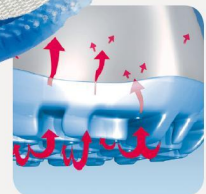

Safety shoes light clog white

ABEBA®

Art. 1030

light

- ▶ Size 35-48
- ▶ CE, EN ISO 20345:2011, SB, A, SRA
- ▶ Smooth leather, white
- ▶ Breathable lining with Silver Point
- ▶ Heel strap non-foldable, adjustable
- ▶ Instep area with elastic band
- ▶ Non-slip PU walking sole
- ▶ Steel toe cap
- ▶ Replaceable acc Wave insole (article no. 3556)
- ▶ Sanitized treated
- ▶ Antistatic

TECHNOLOGY

OUTSOLE

- 1_Antistatic
- 2_SRA slip resistance according to EN ISO 20345:2011
- 3_Lightweight PU-sole with high slip resistance and shock absorption
- 4_Fuel resistance

3557

Size 35-48 (closed)

3556

Size 35-48 (open)

steel toe-cap