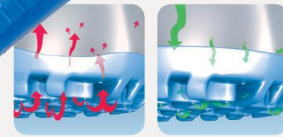

Safety shoes Static Control sandal black ESD

ABEBA®

Art. 1275

Static Control

- ▶ Size 36-47
- ▶ CE, EN ISO 20345:2011, S1, SRA
- ▶ Leather with Air-Mesh textile inlays, black
- ▶ Breathable lining with Silver Point
- ▶ Instep area with lacing
- ▶ Double velcro fastening
- ▶ PU midsole
- ▶ Non-slip special rubber walking sole
- ▶ Composite toe cap
- ▶ Replaceable acc Wave insole (article no. 3553)
- ▶ Sanitized treated
- ▶ ESD dissipative according to DIN EN 61340
- ▶ Reflective material
- ▶ Sandale S1 schwarz

TECHNOLOGY

OUTSOLE

- 1_ ESD dissipative according to DIN EN 61340
- 2_ SRA slip resistance according to EN ISO 20345:2011
- 3_ Rubber outsole, maximum grip
- 4_ Torsions waist hard rubber compound
- 5_ Ankle protection (high lateral stability)
- 6_ Resistant to acid, base and fuel

acc Wave insole
(air clima comfort)

3553

Size 36-47

mcc - mono coque cap