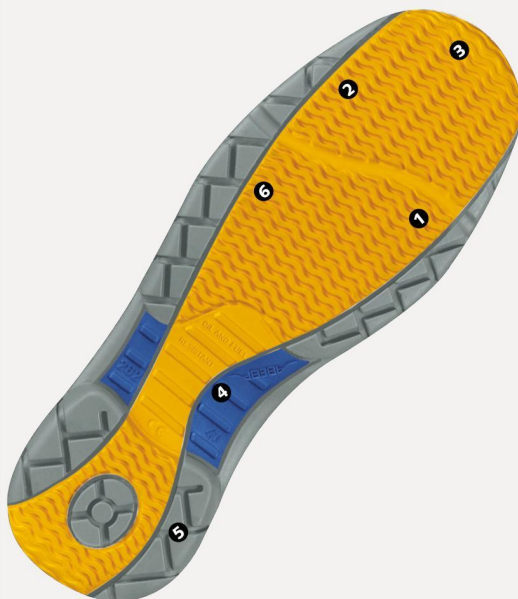

Safety shoes Static Control sandal black ESD

ABEBA®

Art. 1275

Static Control

- ▶ Size 36-47
- ▶ CE, EN ISO 20345:2011, S1, SRA
- ▶ Leather with Air-Mesh textile inlays, black
- ▶ Breathable lining with Silver Point
- ▶ Instep area with lacing
- ▶ Double velcro fastening
- ▶ PU midsole
- ▶ Non-slip special rubber walking sole
- ▶ Composite toe cap
- ▶ Replaceable acc Wave insole (article no. 3553)
- ▶ Sanitized treated
- ▶ ESD dissipative according to DIN EN 61340
- ▶ Reflective material
- ▶ Sandale S1 schwarz

TECHNOLOGY

OUTSOLE

- 1_ ESD dissipative according to DIN EN 61340
- 2_ SRA slip resistance according to EN ISO 20345:2011
- 3_ Rubber outsole, maximum grip
- 4_ Torsions waist hard rubber compound
- 5_ Ankle protection (high lateral stability)
- 6_ Resistant to acid, base and fuel

acc Wave insole
(air clima comfort)

3553

Size 36-47

mcc - mono coque cap