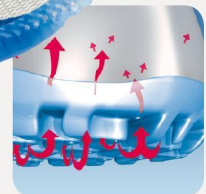

Safety shoes light clog black

ABEBA®

Art. 1042

light

- ▶ Size 35-48
- ▶ CE, EN ISO 20345:2011, SB, A,FO,E, SRA
- ▶ Smooth leather, black
- ▶ Breathable lining with Silver Point
- ▶ Heel strap foldable, adjustable
- ▶ Instep area with elastic band
- ▶ Non-slip PU walking sole
- ▶ Steel toe cap
- ▶ Replaceable acc Wave insole (article no. 3556)
- ▶ Sanitized treated
- ▶ Antistatic
- ▶ Suitable for heel and foot lift

TECHNOLOGY

OUTSOLE

- 1_Antistatic
- 2_SRA slip resistance according to EN ISO 20345:2011
- 3_Lightweight PU-sole with high slip resistance and shock absorption
- 4_Fuel resistance

3557

Size 35-48 (closed)

3556

Size 35-48 (open)

steel toe-cap

HEEL STRAP
fixed with adjustable
fastening