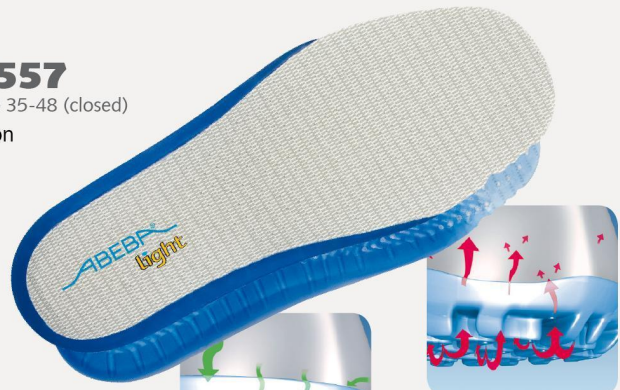

Safety shoes light clog black

ABEBA®

Art. 1042

light

- ▶ Size 35-48
- ▶ CE, EN ISO 20345:2011, SB, A,FO,E, SRA
- ▶ Smooth leather, black
- ▶ Breathable lining with Silver Point
- ▶ Heel strap foldable, adjustable
- ▶ Instep area with elastic band
- ▶ Non-slip PU walking sole
- ▶ Steel toe cap
- ▶ Replaceable acc Wave insole (article no. 3556)
- ▶ Sanitized treated
- ▶ Antistatic
- ▶ Suitable for heel and foot lift

TECHNOLOGY

OUTSOLE

- 1_Antistatic
- 2_SRA slip resistance according to EN ISO 20345:2011
- 3_Lightweight PU-sole with high slip resistance and shock absorption
- 4_Fuel resistance

3557

Size 35-48 (closed)

3556

Size 35-48 (open)

steel toe-cap

HEEL STRAP
fixed with adjustable
fastening