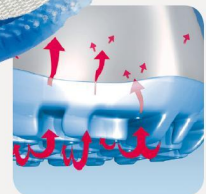

Safety shoes light loafer white

ABEBA®

Art. 1032

light

- ▶ Size 35-48
- ▶ CE, EN ISO 20345:2011, S2, SRA
- ▶ Smooth leather, white
- ▶ Breathable lining with Silver ions
- ▶ Instep area with elastic band
- ▶ Non-slip PU walking sole
- ▶ Steel toe cap
- ▶ Replaceable acc Wave insole (article no. 3557)
- ▶ Sanitized treated
- ▶ Antistatic
- ▶ Suitable for heel and foot lift

TECHNOLOGY

OUTSOLE

- 1_Antistatic
- 2_SRA slip resistance according to EN ISO 20345:2011
- 3_Lightweight PU-sole with high slip resistance and shock absorption
- 4_Fuel resistance

3557
Size 35-48 (closed)

3556
Size 35-48 (open)

steel toe-cap