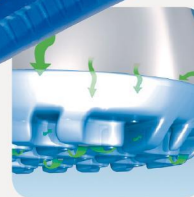

A micro

TECHNOLOGY

OUTSOLE

- 1_Antistatic
- 2_SRA slip resistance according to EN ISO 20345:2011
- 3_Lightweight PU-sole with high slip resistance and shock absorption
- 4_Fuel resistance

3557

Size 35-48 (closed)

3556

Size 35-48 (open)

steel toe-cap