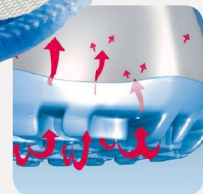

Safety shoes light loafer white

ABEBA®

Art. 1028

light

- ▶ Size 35-48
- ▶ CE, EN ISO 20345:2011, S2, SRA
- ▶ Microfibre, white
- ▶ Perspiration absorbing special lining with silver fibre
- ▶ Instep area with elastic band
- ▶ Non-slip PU walking sole
- ▶ Steel toe cap
- ▶ Replaceable acc Wave insole (article no. 3557)
- ▶ Sanitized treated
- ▶ Antistatic
- ▶ Suitable for heel and foot lift

A micro

TECHNOLOGY

OUTSOLE

- 1_Antistatic
- 2_SRA slip resistance according to EN ISO 20345:2011
- 3_Lightweight PU-sole with high slip resistance and shock absorption
- 4_Fuel resistance

3557

Size 35-48 (closed)

3556

Size 35-48 (open)

steel toe-cap