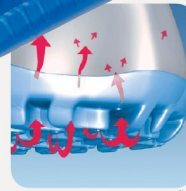

A^{micro}

TECHNOLOGY

OUTSOLE

- 1_Antistatic
- 2_SRC slip resistance according to EN ISO 20345:2011
- 3_Self cleaning profile
- 4_Asymmetric heel for a natural bedding of the foot
- 5_TPU torsion waist, arch support and high stability
- 6_Flexzone supports the natural roll-off movement of the foot
- 7_Fuel resistance

3580

Size 36-52 (closed)

3582

Size 36-52 (open)

HEEL STRAP
fixed with adjustable fastening

ASYMMETRICAL HEEL

steel toe-cap