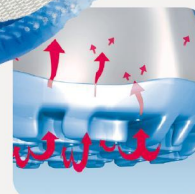

Safety shoes light low shoe white

Art. 1058

light

- ▶ Size 35-48
- ▶ CE, EN ISO 20345:2011, S1, SRA
- ▶ Leather with Air-Mesh textile inlays, white/grey
- ▶ Breathable lining with Silver Point
- ▶ Instep area with lacing
- ▶ Non-slip PU walking sole
- ▶ Steel toe cap
- ▶ Replaceable acc Wave insole (article no. 3557)
- ▶ Sanitized treated
- ▶ Antistatic
- ▶ Suitable for heel and foot lift

TECHNOLOGY

OUTSOLE

- 1_Antistatic
- 2_SRA slip resistance according to EN ISO 20345:2011
- 3_Lightweight PU-sole with high slip resistance and shock absorption
- 4_Fuel resistance

3557

Size 35-48 (closed)

3556

Size 35-48 (open)

steel toe-cap