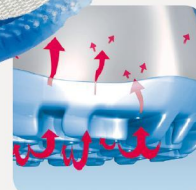

Safety shoes light loafer black

ABEBA®

Art. 1037

light

- ▶ Size 35-48
- ▶ CE, EN ISO 20345:2011, S2, SRA
- ▶ Smooth leather, black
- ▶ Breathable lining with Silver ions
- ▶ Instep area with elastic band
- ▶ Non-slip PU walking sole
- ▶ Steel toe cap
- ▶ Replaceable acc Wave insole (article no. 3557)
- ▶ Sanitized treated
- ▶ Antistatic
- ▶ Suitable for heel and foot lift

TECHNOLOGY

OUTSOLE

- 1_Antistatic
- 2_SRA slip resistance according to EN ISO 20345:2011
- 3_Lightweight PU-sole with high slip resistance and shock absorption
- 4_Fuel resistance

3557
Size 35-48 (closed)

3556
Size 35-48 (open)

steel toe-cap