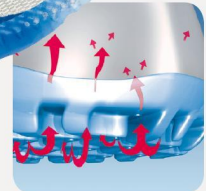

Safety shoes light low shoe black

ABEBA®

Art. 1027

light

- ▶ Size 35-48
- ▶ CE, EN ISO 20345:2011, S2, SRA
- ▶ Microfibre, black
- ▶ Perspiration absorbing special lining with silver fibre
- ▶ Instep area with lacing
- ▶ Non-slip PU walking sole
- ▶ Steel toe cap
- ▶ Replaceable acc Wave insole (article no. 3557)
- ▶ Sanitized treated
- ▶ Antistatic
- ▶ Suitable for heel and foot lift

A[®]micro

TECHNOLOGY

OUTSOLE

- 1_Antistatic
- 2_SRA slip resistance according to EN ISO 20345:2011
- 3_Lightweight PU-sole with high slip resistance and shock absorption
- 4_Fuel resistance

3557

Size 35-48 (closed)

3556

Size 35-48 (open)

steel toe-cap