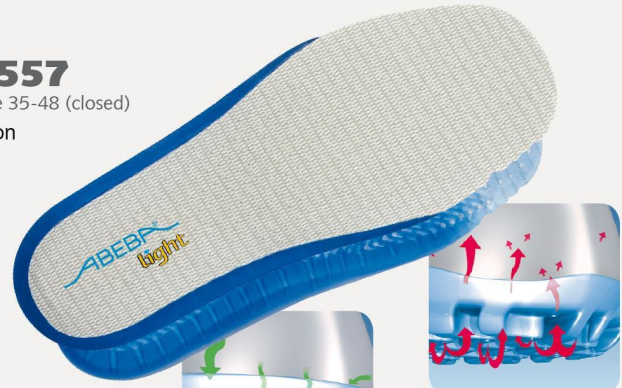

Safety shoes light low shoe black

ABEBA®

Art. 1027

light

- ▶ Size 35-48
- ▶ CE, EN ISO 20345:2011, S2, SRA
- ▶ Microfibre, black
- ▶ Perspiration absorbing special lining with silver fibre
- ▶ Instep area with lacing
- ▶ Non-slip PU walking sole
- ▶ Steel toe cap
- ▶ Replaceable acc Wave insole (article no. 3557)
- ▶ Sanitized treated
- ▶ Antistatic
- ▶ Suitable for heel and foot lift

A[®]micro

TECHNOLOGY

OUTSOLE

- 1_Antistatic
- 2_SRA slip resistance according to EN ISO 20345:2011
- 3_Lightweight PU-sole with high slip resistance and shock absorption
- 4_Fuel resistance

3557

Size 35-48 (closed)

3556

Size 35-48 (open)

steel toe-cap