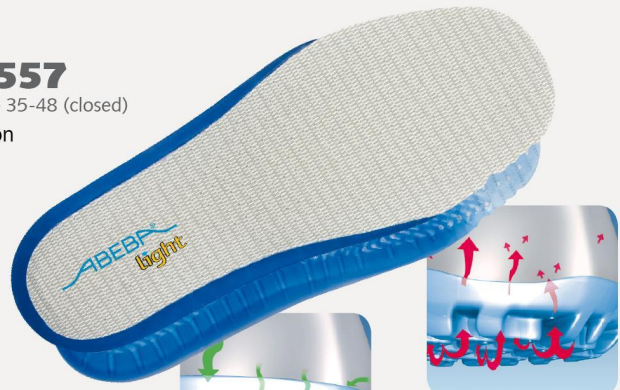

Safety shoes light low shoe white

Art. 1026

light

- ▶ Size 35-48
- ▶ CE, EN ISO 20345:2011, S2, SRA
- ▶ Microfibre, white
- ▶ Perspiration absorbing special lining with silver fibre
- ▶ Instep area with lacing
- ▶ Non-slip PU walking sole
- ▶ Steel toe cap
- ▶ Replaceable acc Wave insole (article no. 3557)
- ▶ Sanitized treated
- ▶ Antistatic
- ▶ Suitable for heel and foot lift

A^{micro}

TECHNOLOGY

OUTSOLE

- 1_Antistatic
- 2_SRA slip resistance according to EN ISO 20345:2011
- 3_Lightweight PU-sole with high slip resistance and shock absorption
- 4_Fuel resistance

3557

Size 35-48 (closed)

3556

Size 35-48 (open)

steel toe-cap