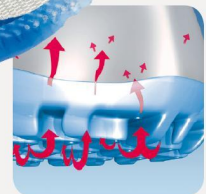

Safety shoes light low shoe white

Art. 1026

light

- ▶ Size 35-48
- ▶ CE, EN ISO 20345:2011, S2, SRA
- ▶ Microfibre, white
- ▶ Perspiration absorbing special lining with silver fibre
- ▶ Instep area with lacing
- ▶ Non-slip PU walking sole
- ▶ Steel toe cap
- ▶ Replaceable acc Wave insole (article no. 3557)
- ▶ Sanitized treated
- ▶ Antistatic
- ▶ Suitable for heel and foot lift

A^{micro}

TECHNOLOGY

OUTSOLE

- 1_Antistatic
- 2_SRA slip resistance according to EN ISO 20345:2011
- 3_Lightweight PU-sole with high slip resistance and shock absorption
- 4_Fuel resistance

3557

Size 35-48 (closed)

3556

Size 35-48 (open)

steel toe-cap